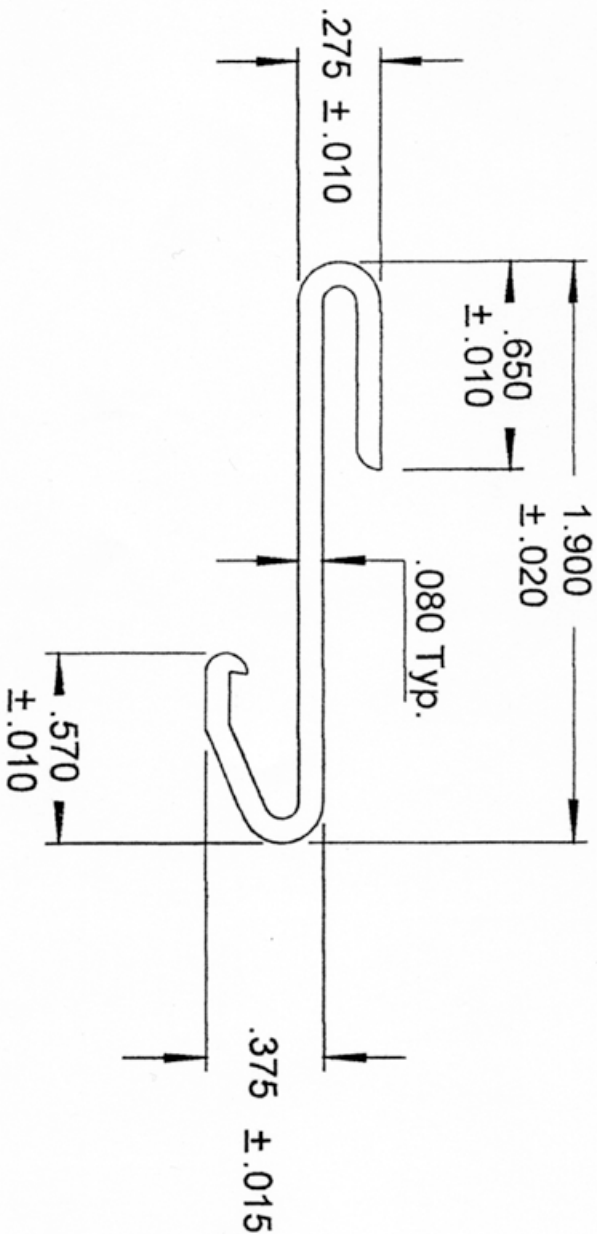

Production Print
Visible section finish critical

Read instructions on set-up sheet
Keep part as close to nominal dim. as possible

Date
6/28/95

FOWLER DN.
3437

Material:
Rlg. PVC
Color:
Blue

Cut Length:
48 In. ± 1/8 In.
56 In. ± 1/8 In.

810 Colby Road
Crestline, Ohio 44827
Phone: 800-877-1817
Fax: 419-683-3620
www.fowler-inc.com

NO.	Revisions	Date
2	Name w/liner receiver	6/1/99
1	Dim. w/L.930,.690,.610	6A/98
0	Initial Release	6/10/95

Customer	Fowler Products
Part Name	Beed #0
Customer PN	
Customer Dwg. No.	
Card Program	9823372
Rev.	0