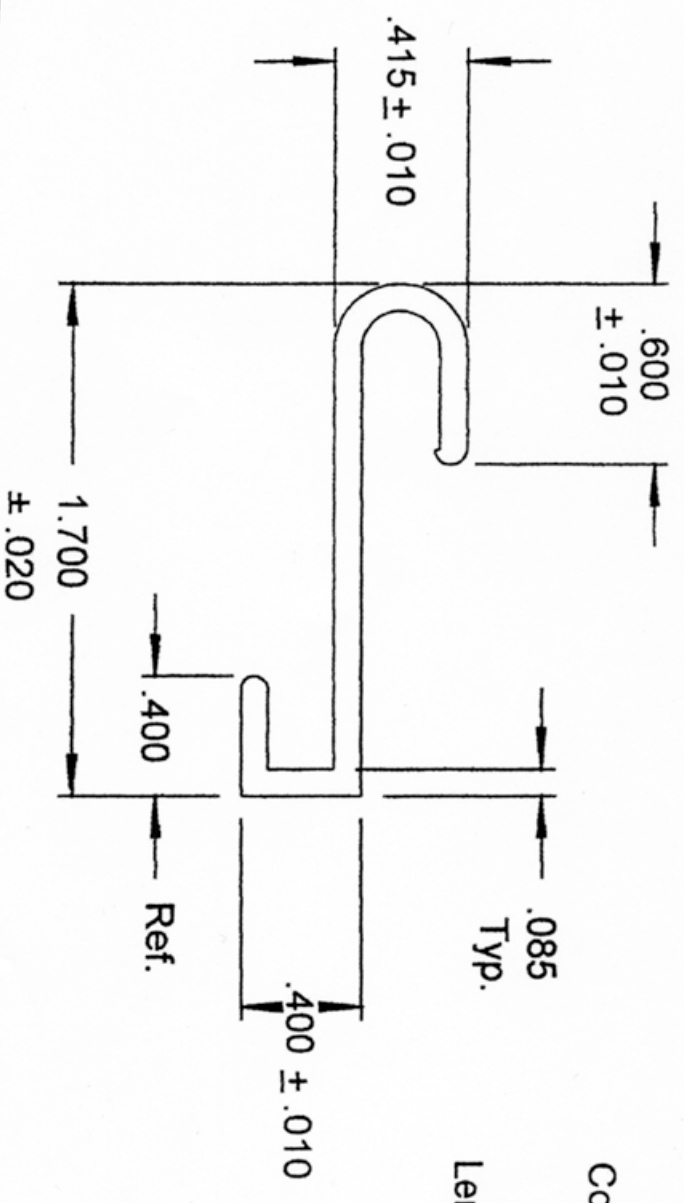

Actual Size

Material: HI-100 ABS

Color: White

Length: 56 In. ± 1/8 In.

810 Colby Road  
Crestline, Ohio 44827  
Phone: 800-877-1817  
Fax: 419-683-3620  
www.fowler-inc.com

NO.	Revisions	Date
0	Initial Release	8/4/23

Customer	Fowler Products
Part Name	Bead Receiver #1
Customer PN	
Customer Dwg. No.	28514P
Cad Program	Rev. 0